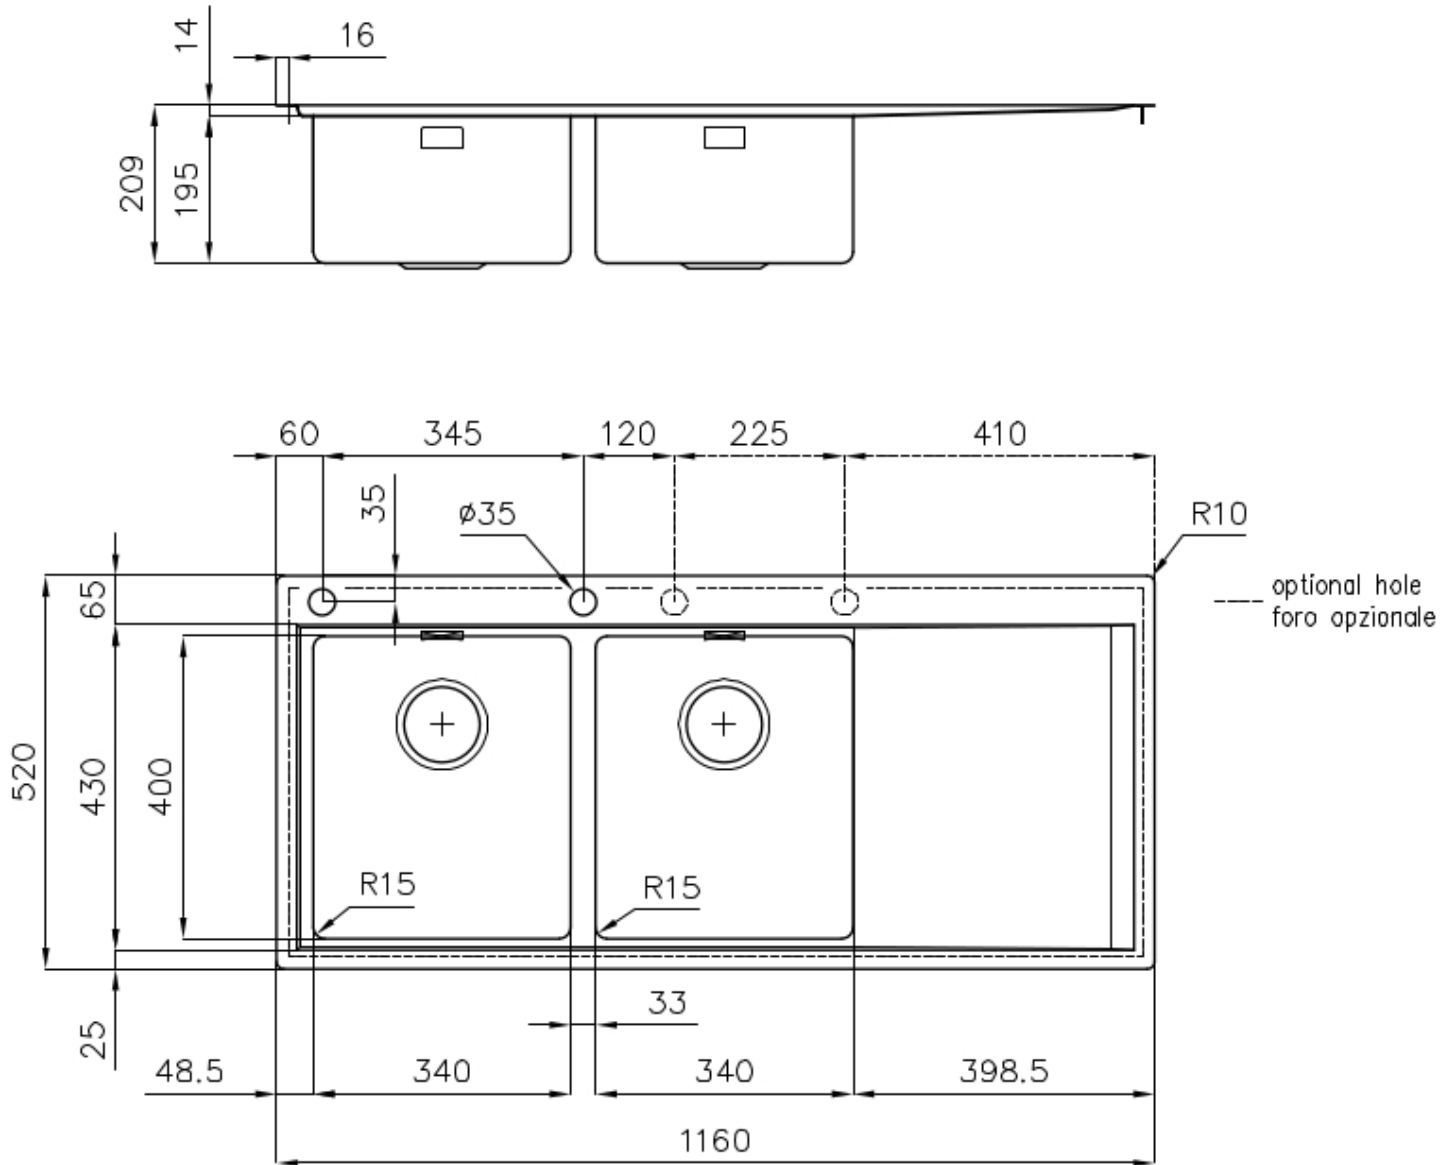

Sink Master

Bowl on the right

Kitchen Sinks

Code: 1252 051

DETAILS

Edge/Installation Type	Flush-mount Top-mount
Finish	Foster brushed
Material	AISI 304 stainless steel
Texture	Foster brushed
Base	80 cm
Dimensions	1160x520 mm
Standard fittings	Fixing hooks, gasket, drain, overflow and siphon, boxed packing
Mixer holes	2 standard holes
Built-in hole	View technical data sheet

Drainer	Yes
Width	116 cm
Bowl dimension	340x400mm
Number of bowls	2 bowls
Waste fitting	Drain with automatic PM control

FEATURES

Double mixer hole	The large tap counter is already fitted with a series of 2 tap holes. In the second hole it is possible to install the remote control of the automatic drain or, alternatively, a practical soap dispenser.
High thickness	1mm thick steel. A significant thickness, which guarantees the maximum sturdiness and durability.
Automatic waste fitting	The waste-fitting with round remote knob is supplied; a practical accessory which makes it unnecessary to get wet in order to drain the water from the bowl.
Basket 3,5" waste fitting	The drain is equipped with a large 3.5" drain, with the practical basket cap that prevents the discharge of solid parts.
Perimetral overflow	The overflow is always a security on the Foster sinks that prevents the overflow of water in case of oversights. The perimeter drain solution improves aesthetics thanks to its square and essential shape.
Small radius	Bowls with squared shapes with a modern design and an increased capacity, for a minimal aesthetics connected with an extreme practicality.
Deep bowls	This bowls reach an important depth, over 20 cm, thanks to the advanced production technology, that can be offer great capieny and practicality in all the washing operations.

TECHNICAL DATA

Lavello serie Master cod. 1252/05*

EQUIPMENT

Automatic waste fitting

8407 113

OPTIONAL ACCESSORIES

Glass chopping board
8631 300

HPDE Chopping board
8657 001