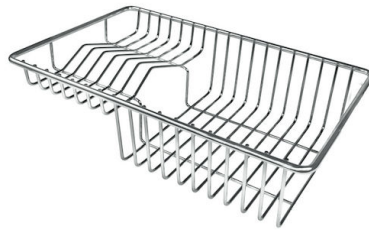

Drainer	Yes
Width	116 cm
Bowl dimension	340x400mm
Number of bowls	2 bowls
Waste fitting	Drain with automatic PM control

FEATURES

Double mixer hole	The large tap counter is already fitted with a series of 2 tap holes. In the second hole it is possible to install the remote control of the automatic drain or, alternatively, a practical soap dispenser.
High thickness	1mm thick steel. A significant thickness, which guarantees the maximum sturdiness and durability.
Automatic waste fitting	The waste-fitting with round remote knob is supplied; a practical accessory which makes it unnecessary to get wet in order to drain the water from the bowl.
Basket 3,5" waste fitting	The drain is equipped with a large 3.5" drain, with the practical basket cap that prevents the discharge of solid parts.
Perimetral overflow	The overflow is always a security on the Foster sinks that prevents the overflow of water in case of oversights. The perimeter drain solution improves aesthetics thanks to its square and essential shape.
Small radius	Bowls with squared shapes with a modern design and an increased capacity, for a minimal aesthetics connected with an extreme practicality.
Deep bowls	This bowls reach an important depth, over 20 cm, thanks to the advanced production technology, that can be offer great capieny and practicality in all the washing operations.

TECHNICAL DATA

Lavello serie Master cod. 1252/05*

EQUIPMENT

Automatic waste fitting

8407 113

OPTIONAL ACCESSORIES

Glass chopping board
8631 300

HPDE Chopping board
8657 001

HPDE Twin chopping board
8644 101

Stainless steel basket
8611 000

Stainless steel plate rack
8100 303
* only in combination with the accessory
8644 101

White bowl
8153 100

**Graters kit with ring-holder and
food collection tray**
8159 101
* only in combination with the accessory
8644 101